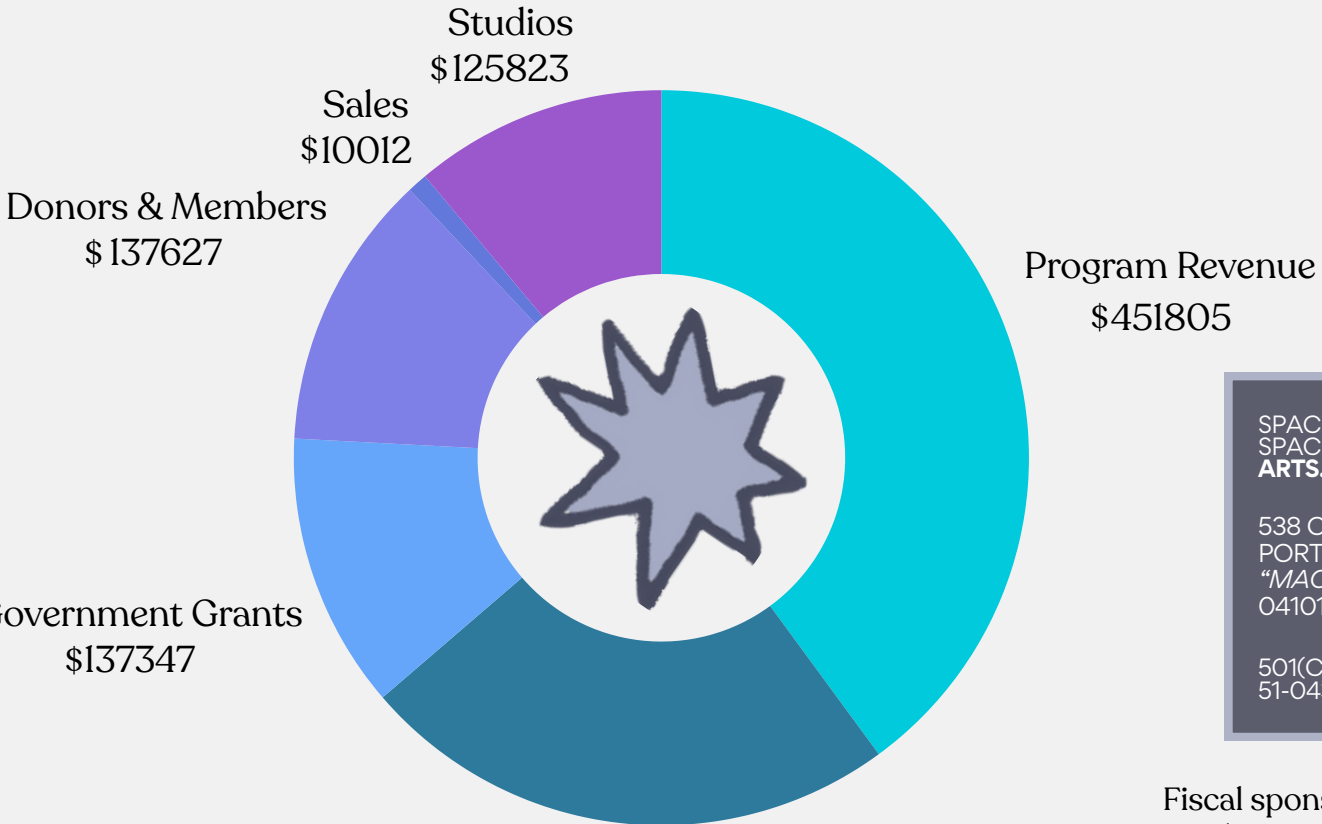

2023 INCOME

THANK YOU FOR FOSTERING
SPACE
TO GROW AND GATHER

SPACE GALLERY
SPACE538.ORG
ARTS. ARTISTS. IDEAS.

538 CONGRESS ST
PORTLAND, ME
"MACHIGONNE"
04101

501(C)(3) EIN:
51-0432635

Fiscal sponsorship income
(not included): $36,258