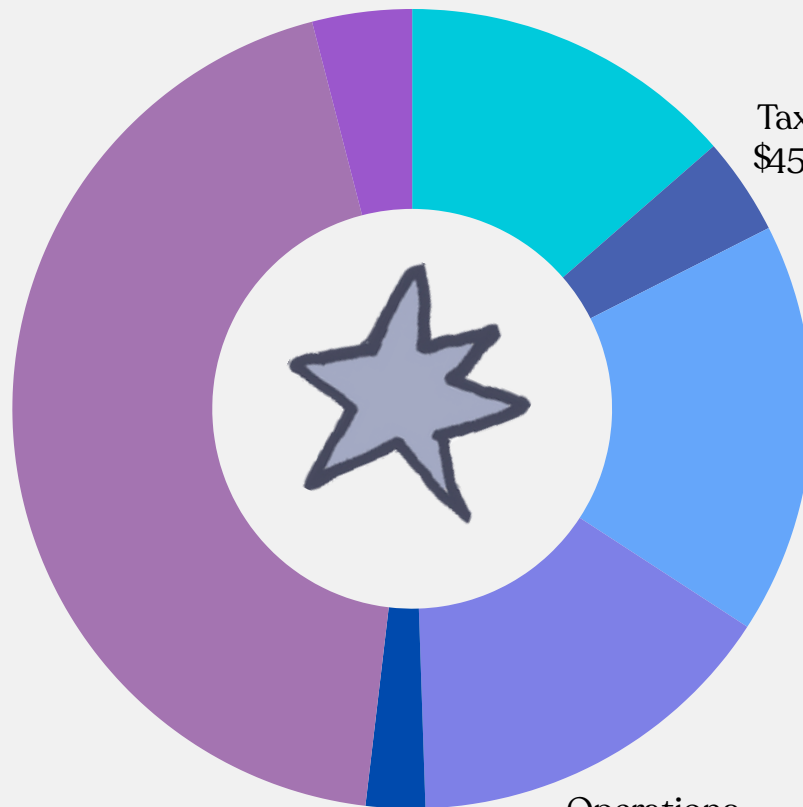

Mortgage Interest
$27387

Operations
$174755

SPACE GALLERY
SPACE538.ORG
ARTS. ARTISTS. IDEAS.

538 CONGRESS ST
PORTLAND, ME
"MACHIGONNE"
04101

501(C)(3) EIN:
51-0432635

* Mortgage balance as of 1/1/2024: $722125
** Taxes include real estate & payroll taxes

Fiscal sponsorship expenses (not included): $29951