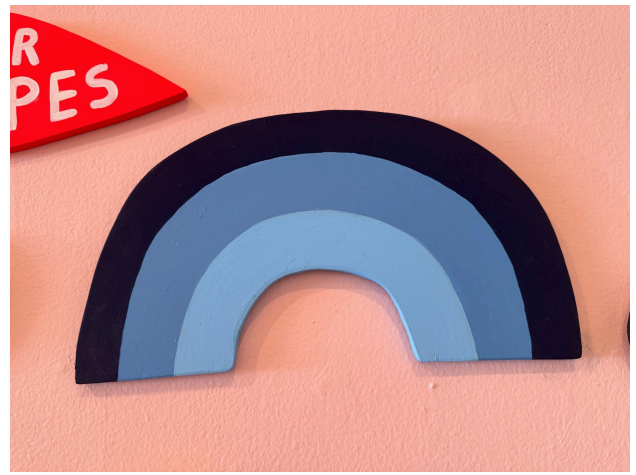

Blue Rainbow (15.5"x9")
$185 (+$35 s/h)